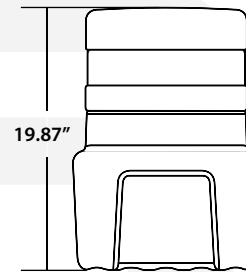

ST-12PRO

Type:	Underground subwoofer
Woofer:	12"
Power:	400W
Impedance:	70v or 4Ω
70v Taps:	200W
Freq. Response:	30Hz-120Hz
Sensitivity:	89dB
Max SPL:	110dB @ 70v

ST-10PRO

Type:	Underground subwoofer
Woofer:	10"
Power:	250W
Impedance:	4Ω
70v Taps:	N/A
Freq. Response:	38Hz-120Hz
Sensitivity:	88dB
Max SPL:	101dB