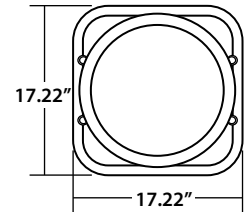

ST-12PRO

Type:	Underground subwoofer
Woofer:	12"
Power:	400W
Impedance:	70v or 4Ω
70v Taps:	200W
Freq. Response:	30Hz-120Hz
Sensitivity:	89dB
Max SPL:	110dB @ 70v

ST-10PRO

Type:	Underground subwoofer
Woofer:	10"
Power:	250W
Impedance:	4Ω
70v Taps:	N/A
Freq. Response:	38Hz-120Hz
Sensitivity:	88dB
Max SPL:	101dB