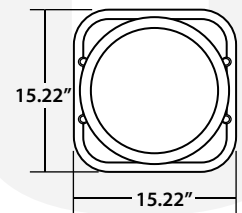

ST-12PRO

Type:	Underground subwoofer
Woofer:	12"
Power:	400W
Impedance:	70v or 4Ω
70v Taps:	200W
Freq. Response:	30Hz-120Hz
Sensitivity:	89dB
Max SPL:	110dB @ 70v

ST-10PRO

Type:	Underground subwoofer
Woofer:	10"
Power:	250W
Impedance:	4Ω
70v Taps:	N/A
Freq. Response:	38Hz-120Hz
Sensitivity:	88dB
Max SPL:	101dB