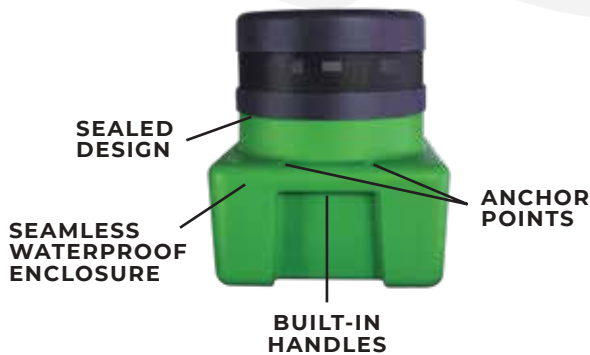

FEATURES

40% SMALLER FOOTPRINT