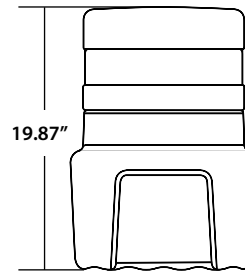

SUBTERRAIN™
PRO

SUBTERRAIN PRO SERIES

TruAudio's outdoor SubTerrain™ Pro Series has upgraded to a 40% smaller footprint that enables easier ground installation along with the convenient built-in handles, a sealed-enclosure in order to eliminate the chance of water leaking into the enclosure, the woofer is also positioned methodically on top of the chamber to allow serviceability without having to dig up the entire subwoofer, included anchor points on the exterior of the sub in order to avoid floating up out of the dirt when in high-moisture environments, and a better output to blow your outdoor guests out of the park.

ST-12PRO

Type:	Underground subwoofer
Woofer:	12"
Power:	400W
Impedance:	70v or 4Ω
70v Taps:	200W
Freq. Response:	30Hz-120Hz
Sensitivity:	89dB
Max SPL:	110dB @ 70v

ST-10PRO

Type:	Underground subwoofer
Woofer:	10"
Power:	250W
Impedance:	4Ω
70v Taps:	N/A
Freq. Response:	38Hz-120Hz
Sensitivity:	88dB
Max SPL:	101dB